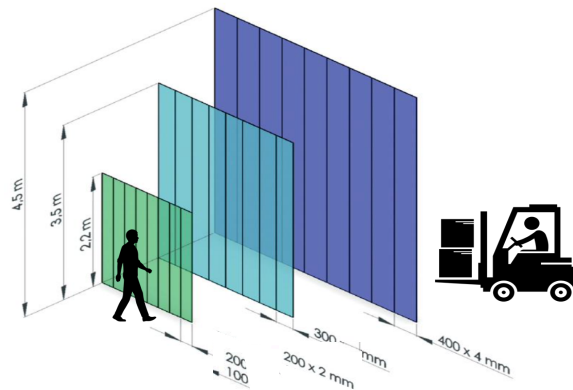

### Strip Sizes

Depending on your opening size, choose a suitable width and thickness of strip

PVC Material	Type	Traffic Level	Application	Temp Range	How to Buy
Standard Flat 200mm x 2mm		Pedestrian	Warehouses, retail, restaurants, manufacturing	-15°C - +50°C	50m roll, Per metre or replacement strips
Standard Ribbed 200mm x 2mm		Pedestrian	Warehouses, retail, restaurants, manufacturing	-15°C - +50°C	50m roll, Per metre or replacement strips
Standard Ribbed 300mm x 3mm		Pedestrian / Light motorised	Warehouses, retail, restaurants, manufacturing	-15°C - +50°C	50m roll, Per metre or replacement strips
Standard Ribbed 400mm x 4mm		Forklift traffic	Warehouses, manufacturing	-15°C - +50°C	50m roll, Per metre or replacement strips
Polar Ribbed Clear 200mm x 2mm		Pedestrian	Cold rooms	-25°C - +30°C	50m roll, Per metre or replacement strips
Polar Ribbed Clear 300mm x 3mm		Pedestrian / Light motorised	Cold rooms	-25°C - +30°C	50m roll, Per metre or replacement strips
Super Polar Flat 300mm x 3mm		Pedestrian / Light motorised	Freezer rooms	-60°C - +15°C	50m roll, Per metre or replacement strips
Opaque Flat 200mm x 2mm		Pedestrian	To create visual barrier	-15°C - +50°C	50m roll, Per metre or replacement strips
Transparent Flat 200mm x 2mm		Pedestrian	Warehouses, retail, restaurants, manufacturing	-15°C - +50°C	50m roll, Per metre or replacement strips
Transparent Red Ribbed 200mm x 2mm		Pedestrian	Safety Signalisation	-15°C - +50°C	50m roll, Per metre or replacement strips
Transparent Red Ribbed 300mm x 3mm		Pedestrian / Light motorised	Safety Signalisation	-15°C - +50°C	50m roll, Per metre or replacement strips
Transparent Red Ribbed 400mm x 4mm		Forklift traffic	Safety Signalisation	-15°C - +50°C	50m roll, Per metre or replacement strips
Welding PVC 200mm x 2mm		Pedestrian	Welding	-15°C - +50°C	50m roll, Per metre or replacement strips
Anti-Insect Flat 200mm x 2mm		Pedestrian	Retail, restaurants, manufacturing, food industry	-15°C - +50°C	50m roll, Per metre or replacement strips
Anti-Insect Flat 300mm x 3mm		Pedestrian / Light motorised	Retail, restaurants, manufacturing, food industry	-15°C - +50°C	50m roll, Per metre or replacement strips
Stop-Bac 200mm x 2mm		Pedestrian	Manufacturing, hygiene, food Industry	-15°C - +50°C	50m roll, Per metre or replacement strips